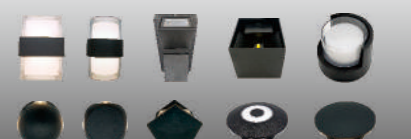

COB SURFACE DOWNLIGHT

30W/40W
6500K/3000K/4000K

CYLINDER COB LIGHT

7W/10W/15W/30W
6500K/3000K/4000K

BACKLIGHT

10W/15W/30W/40W/50W
6500K/3000K/4000K

PANEL LIGHT

5W/10W/15W/20W/30W
6500K/3000K/4000K

PANEL LIGHT

7W/15W/30W/40W
WH+Blue/WH+Green/WH+Pink

PRODUCT CATALOG

WALL LIGHT

7W/15W/20W
3000K/4000K/RGB

WALL LIGHT

15W
3000K

Moisture-proof lamp