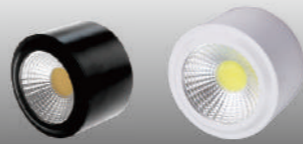

PRODUCT CATALOG

A BULB

5W/9W/12W/15W/20W
6500K/3000K/4000K

COLOR BULB

5W
Red/Blue/Green/Yellow/Pink/Orange/Purple/RGB

T BULB

20W/30W/40W/50W/60W/100W/150W
6500K/3000K/4000K

STICK BULB

30W/60W/100W 0.6M/1.2M
6500K/3000K

GRILLE LAMP

60W/96W
6500K

CEILING LAMP

60W-D400mm/96W-D500mm
3COLOR

STRIP LIGHT

2835-2Line/2835-3Line/5050-2Line/5050-1Line
6500K/3000K/4000K/Red/Green/Blue/Pink/RGB

CONTROLLER & CONNECTOR
FOR STRIP LIGHT

FIT 1000W-1500W
10mm/12mm

STREET LIGHT

50W/100W/150W/200W/250W
6500K/3000K

FLOOD LIGHT

50W/100W/150W/200W/
6500K/3000K

PRODUCT CATALOG

DOWNLIGHT

7W/10W/15W/20W/30W
6500K/3000K/4000K

COB SURFACE DOWNLIGHT

30W/40W
6500K/3000K/4000K

CYLINDER COB LIGHT

7W/10W/15W/30W
6500K/3000K/4000K

BACKLIGHT

10W/15W/30W/40W/50W
6500K/3000K/4000K

PANEL LIGHT

5W/10W/15W/20W/30W
6500K/3000K/4000K